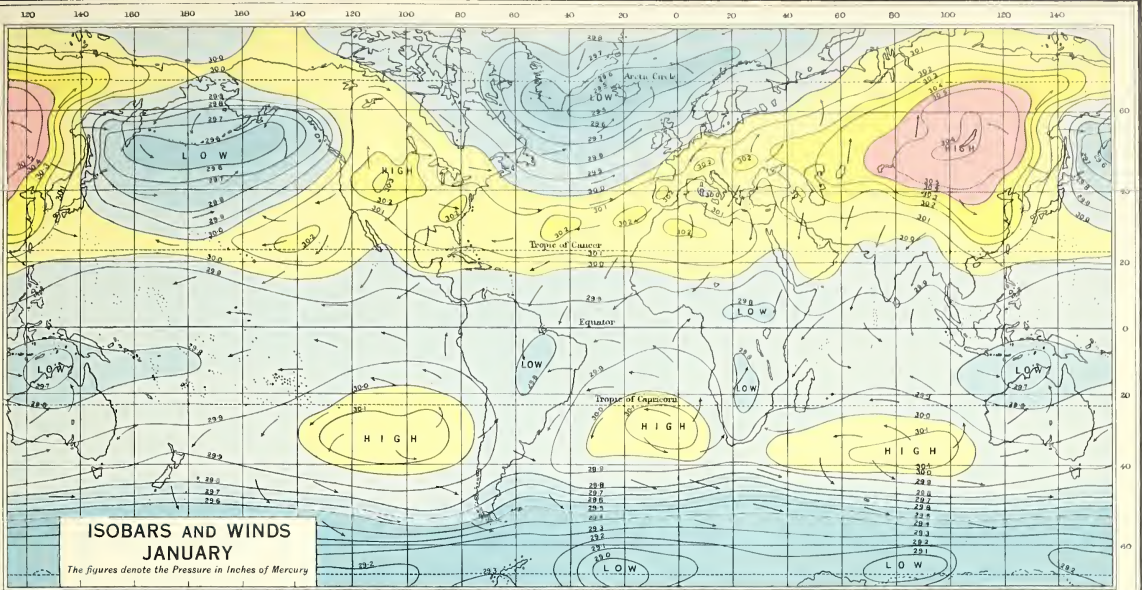

The Drainage Areas are coloured according to the Oceans into which they drain. Inland Drainage Areas shown White

imuthal
projection

Mollweide's Equal-Area Projection

VOLCANOES, ETC.

- Active Volcanoes
- Extinct Volcanoes
- Solfataras
- Mud Volcanoes
- ⊕ Geysers

MAGNETIC VARIATION, 1932

■ West of True North
■ East of True North

Note to Ocean Currents

Warm Currents Cold Currents
 direction of the currents is shown by the arrows.
 thickness of the arrows indicates by the number of strokes
 mean speed of the water drift in an hour.
 thick strokes above indicate the number of nautical miles.
 thin strokes below indicate the number of quarters of a mile.
 → 1 mile → 2 miles → 3 miles
 → 1/4 → 2/4 → 3/4

Note to Monsoon Drifts

In the Indian Ocean, the China Sea and the West Coast of Mexico and Central America, the currents change with the Monsoons. The simple arrows → show the S.W. and S.E. Monsoon Drift during the Northern Summer. The arrows marked thus ← → show the N.W. and N.E. Monsoon Drift during the Northern Winter. Limit of Floating Ice Limit of Pack Ice
 Sea-Weed